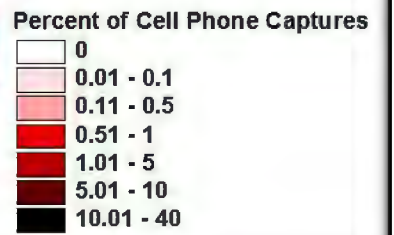

WHO IS CROSSING THE BAY, AND WHERE ARE THEY FROM?

(Bayway and Causeway only)

Cell Phone Captures Crossing Mobile Bay - Nov. 13, 2013

Place	Nov. Percentages
Baldwin County, AL	37.26%
Mobile County, AL	36.67%
Florida	9.46%
Georgia	1.84%
Louisiana	1.72%
Texas	1.61%
Mississippi	0.82%
Tennessee	0.76%
California	0.57%
Jefferson County, AL	0.53%
Washington Co. AL	0.52%