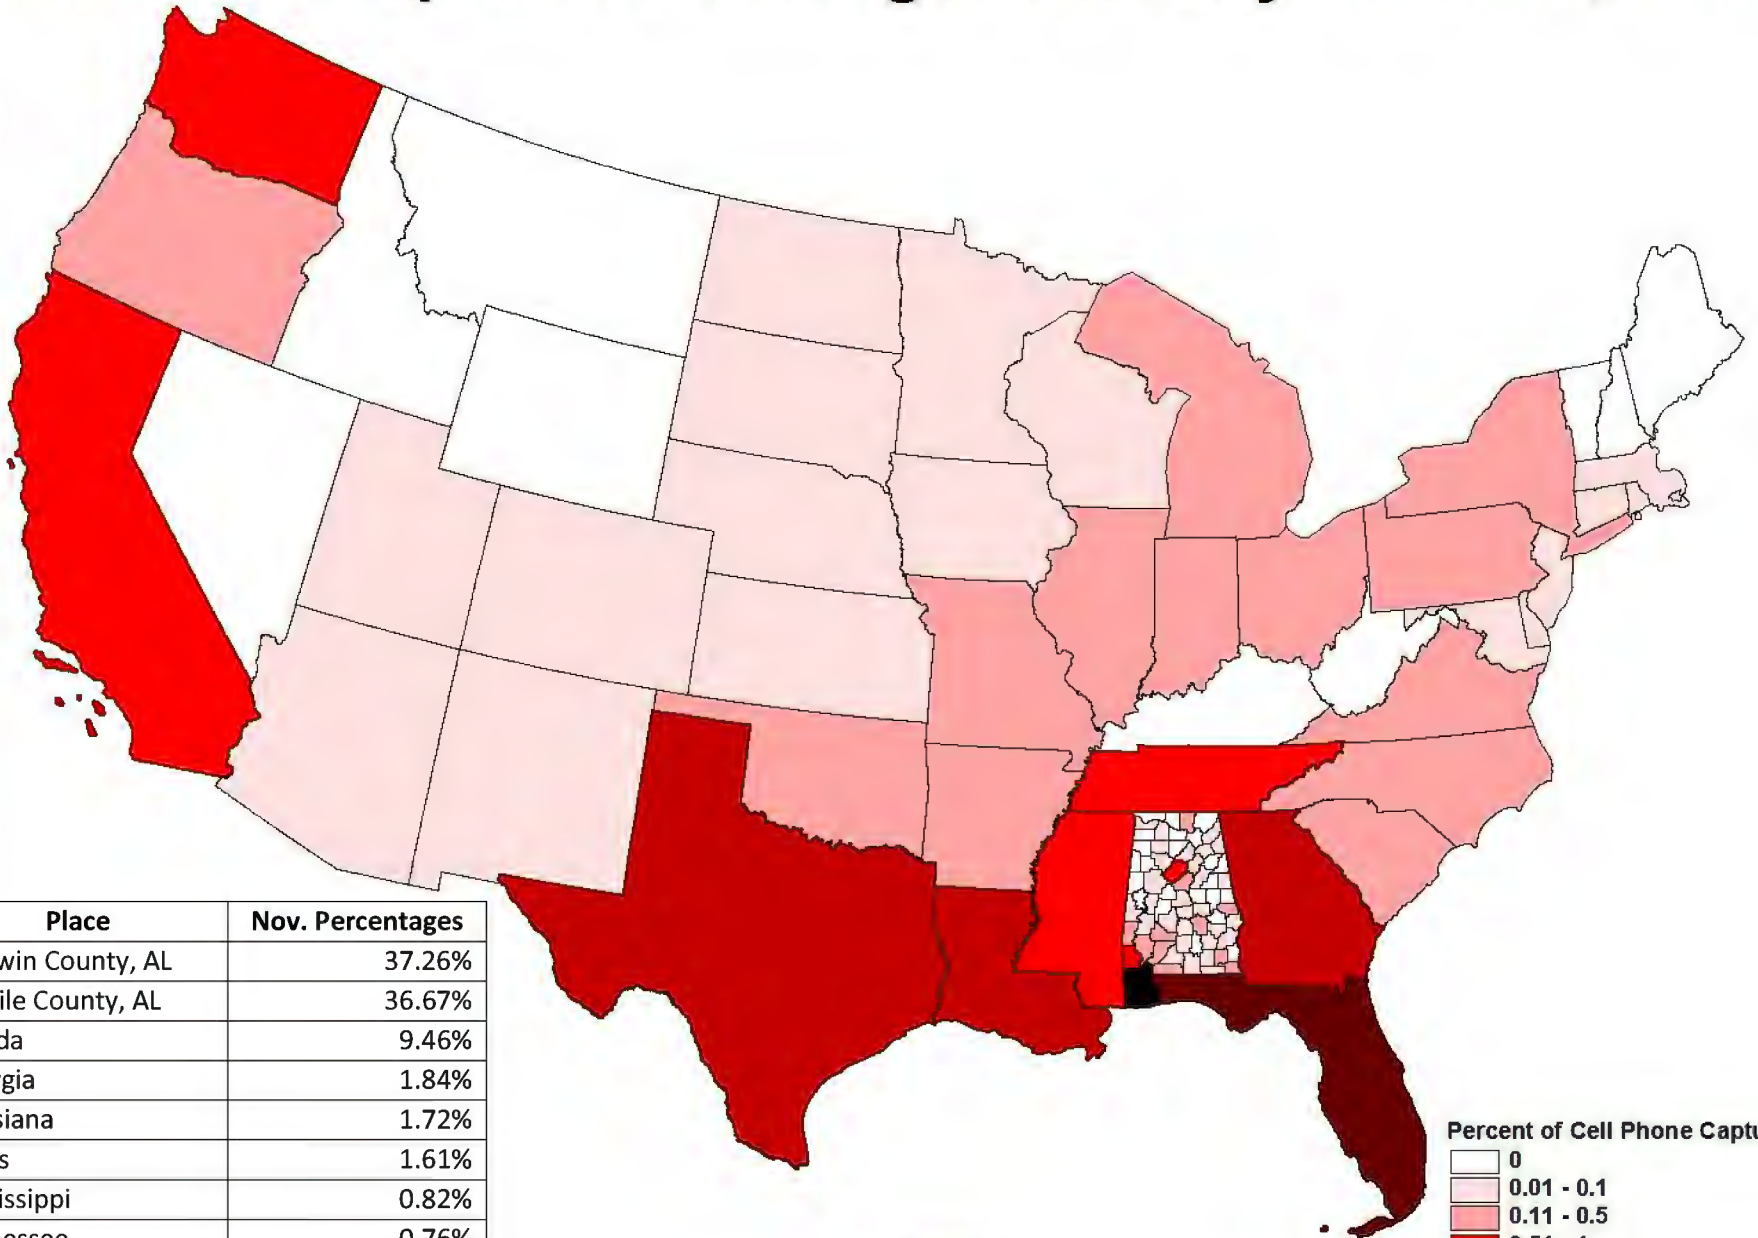

WHO IS CROSSING THE BAY, AND WHERE ARE THEY FROM?

(Bayway and Causeway only)

Cell Phone Captures Crossing Mobile Bay - Nov. 13, 2013

Place	Nov. Percentages
Baldwin County, AL	37.26%
Mobile County, AL	36.67%
Florida	9.46%
Georgia	1.84%
Louisiana	1.72%
Texas	1.61%
Mississippi	0.82%
Tennessee	0.76%
California	0.57%
Jefferson County, AL	0.53%
Washington Co. AL	0.52%

Cell Phone Captures Crossing Mobile Bay - July 2, 2014

Place	July Percentages
Mobile County, AL	31.21%
Baldwin County, AL	24.09%
Florida	9.57%
Louisiana	7.10%
Texas	4.75%
Georgia	3.22%
Tennessee	2.57%
Mississippi	2.25%
Arkansas	1.53%
Jefferson County, AL	0.60%